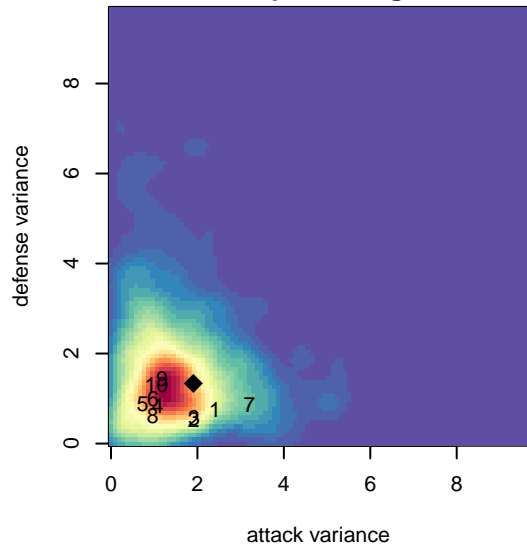

# Silver Lake SC Blueberries G01

Silver Lake SC  
 Silver Lake, WA  
 G01 total strength=574  
 attack=0.41 defense=0.51  
 fall league = NPSL G13D3

alt names used:  
 SLSC Blueberries G01  
 SLSC Blueberries  
 SLSC Blueberries

Venues played:  
 2014 Xtreme Cup GU13  
 2014 NPSL G13D3

**Silver Lake SC Blueberries G01**  
 Dots are actual minus expected GF (blue circles) and GA (red triangles).  
 Blue line is smoothed change in attack strength. Red is smoothed change in defense strength.

**attack and defense variance (black dot)  
relative to other teams  
and top 10 in region**

**attack and defense rating  
relative to others at age  
and all opponents in last 13 months**

**Performance relative to 13 month average**