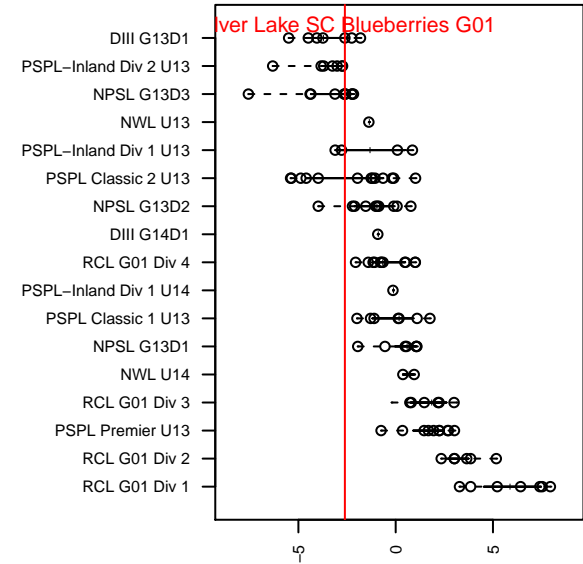

# Silver Lake SC Blueberries G01

Silver Lake SC  
 Silver Lake, WA  
 G01 total strength=574  
 attack=0.41 defense=0.51  
 fall league = NPSL G13D3

alt names used:  
 SLSC Blueberries G01  
 SLSC Blueberries  
 SLSC Blueberries

Venues played:  
 2014 Xtreme Cup GU13  
 2014 NPSL G13D3

**Silver Lake SC Blueberries G01**  
 Dots are actual minus expected GF (blue circles) and GA (red triangles).  
 Blue line is smoothed change in attack strength. Red is smoothed change in defense strength.

**attack and defense variance (black dot)  
relative to other teams  
and top 10 in region**

**attack and defense rating  
relative to others at age  
and all opponents in last 13 months**

**Performance relative to 13 month average**