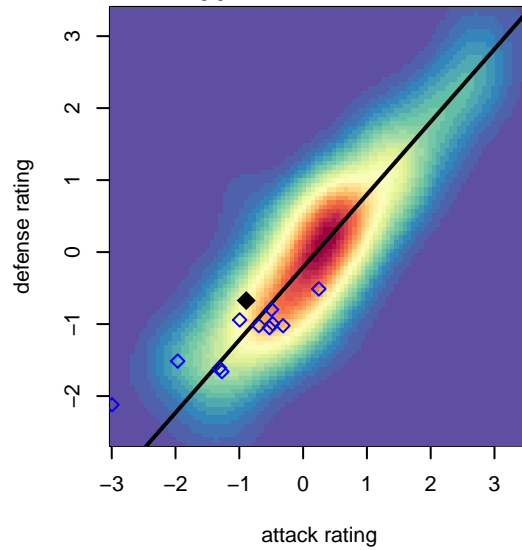

# Silver Lake SC Blueberries G01

Silver Lake SC  
 Silver Lake, WA  
 G01 total strength=574  
 attack=0.41 defense=0.51  
 fall league = NPSL G13D3

alt names used:  
 SLSC Blueberries G01  
 SLSC Blueberries  
 SLSC Blueberries

Venues played:  
 2014 Xtreme Cup GU13  
 2014 NPSL G13D3

**Silver Lake SC Blueberries G01**  
 Dots are actual minus expected GF (blue circles) and GA (red triangles).  
 Blue line is smoothed change in attack strength. Red is smoothed change in defense strength.

**attack and defense variance (black dot)  
relative to other teams  
and top 10 in region**

**attack and defense rating  
relative to others at age  
and all opponents in last 13 months**

**Performance relative to 13 month average**